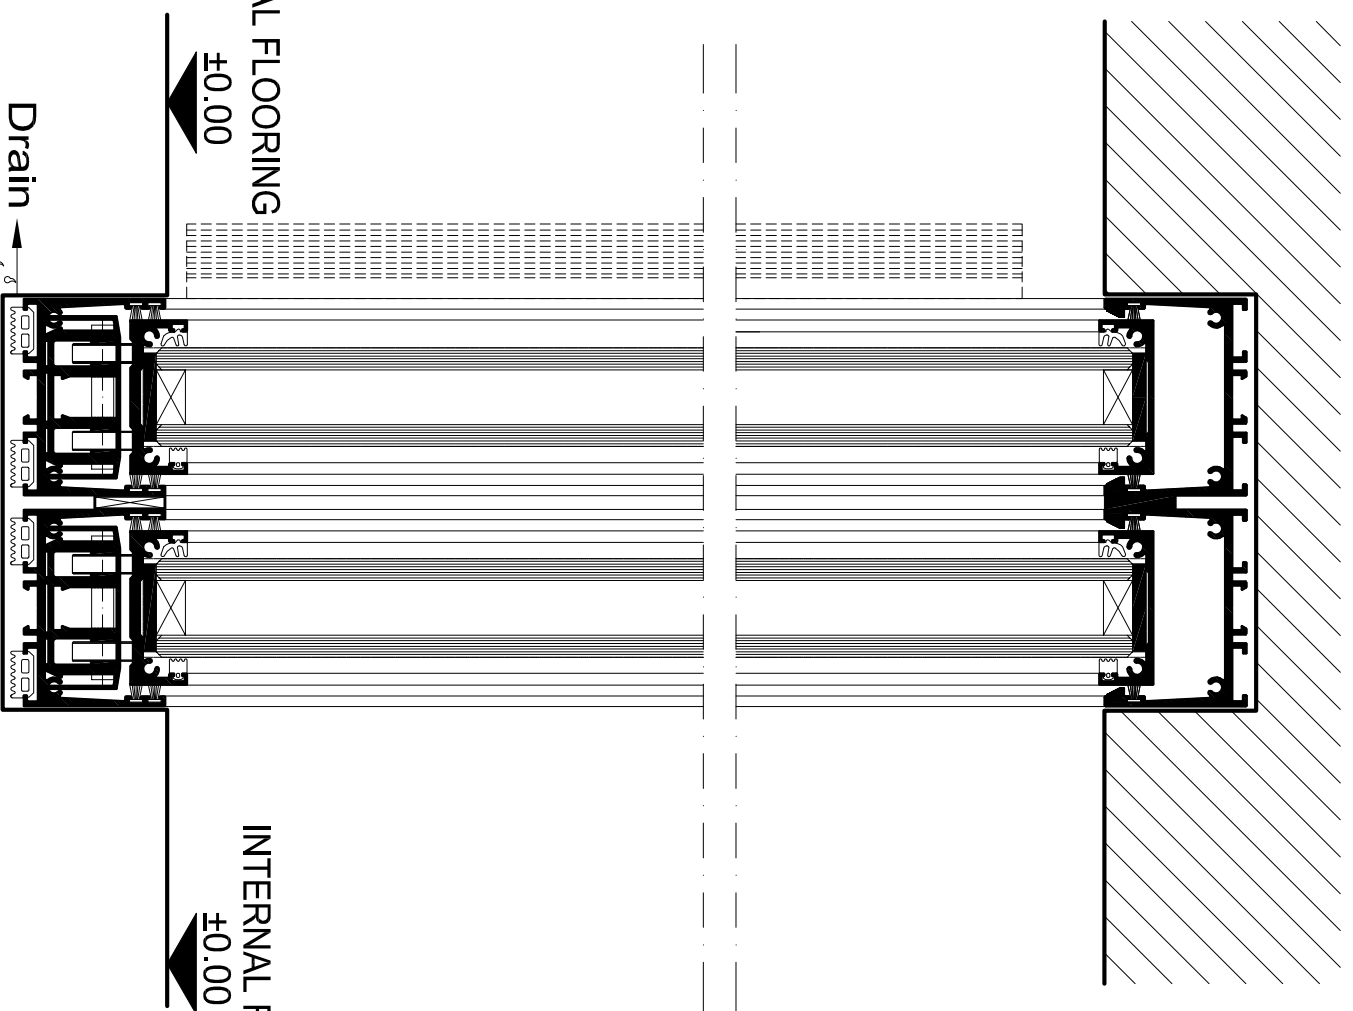

APEXFINE - 2 sliding wings into pocket

Type "B" (Optional with "thermal break" profiles)

VERTICAL SECTION

HORIZONTAL SECTION

IN

OUT

Handles: can be in or out in any height