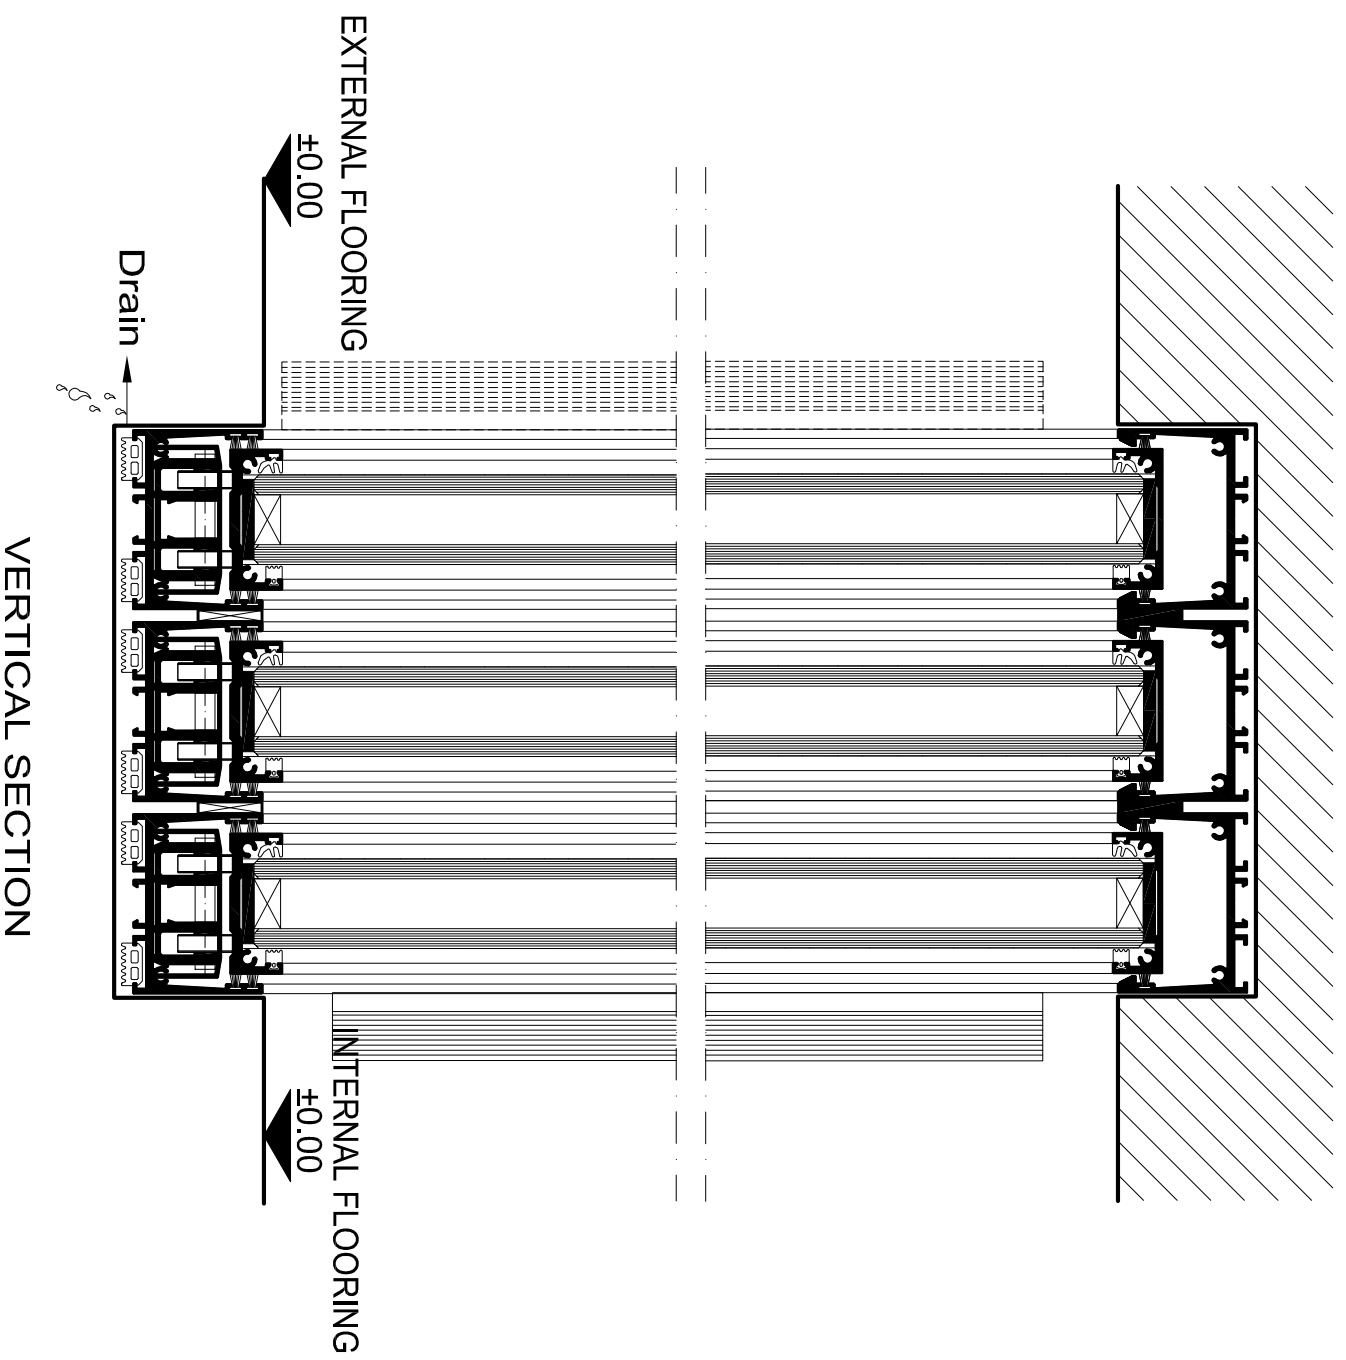

APEXFINE - 3 sliding wings on 3 rails

Type "B" (Optional with "thermal break" profiles)

Handles: can be in or out in any height

HORIZONTAL SECTION

APEXFINE
sliding system innovation
by **Pontio**

The system profiles are protected by design patent registration
The technical drawings cannot be used without permission of ApexFine®